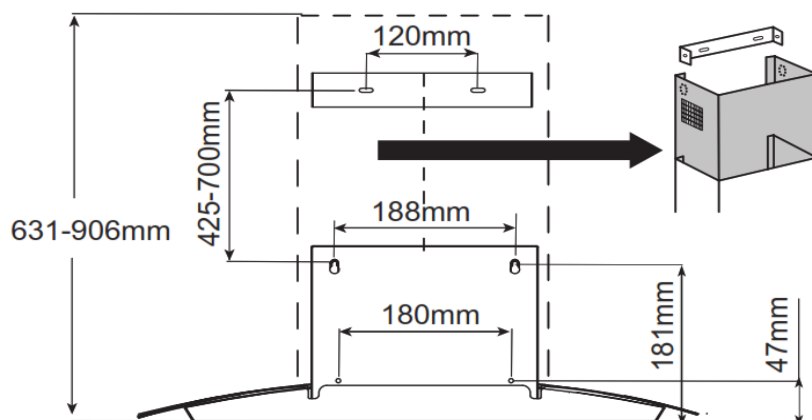

Appliance Data Sheet

Product Type	Cooker Hood
Product Code	WRCG90RF
	Product Description
	90CM Canopy Hood
	

Features / Specification

Barcode	8422248616942
Colour	St.steel/Silver+Brushed Metal Finishing Glass
Hood Width	90cm
Fan Speeds	5 Speed + Turbo
Extraction Rate	600m3/h
Lights	1 x 3W SSLED
Grease Filter	Aluminum mesh
Controls	Touch Switch
Noise Level	63dB
Carbon Filters	WRFILT4
Air Outlet Diameter	150mm
Motor Rating	220-240V - 50Hz
Maximum Load	93W
Chimney Section	584-859mm

Dimensions & Technical Information

Product Dimensions width x depth x height	898mm x 470mm x 906mm
Packed Dimensions width x depth x height	960mm x 525mm x 250mm
Product Weight (kg)	13.2 Packed / 11.7 Unpacked